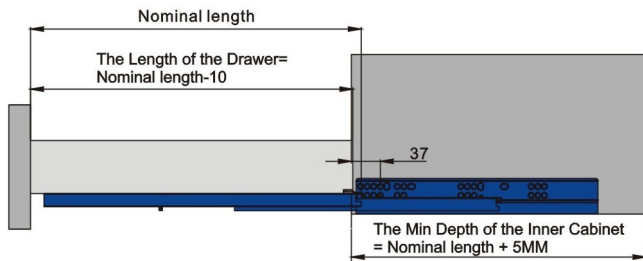

Unihopper single extension undermount runners are available with soft close mechanisms with the same capacity as the full extension runners. They open to approximately 75% of their nominal length and offer a more economical solution with no compromise on quality.

SINGLE EXTENSION

Nominal Length	Product Code		
	Full Extension		Single extension
	Soft Close	Push to Open	Soft Close
270 mm	CL12E2.270	CL14E2.270	CL22D2.270
300 mm	CL12E2.300	CL14E2.300	CL22D2.300
350 mm	CL12E2.350	CL14E2.350	CL22D2.350
400 mm	CL12E2.400	CL14E2.400	CL22D2.400
450 mm	CL12E2.450	CL14E2.450	CL22D2.450
500 mm	CL12E2.500	CL14E2.500	CL22D2.500
550 mm	CL12E2.550	CL14E2.550	CL22D2.550