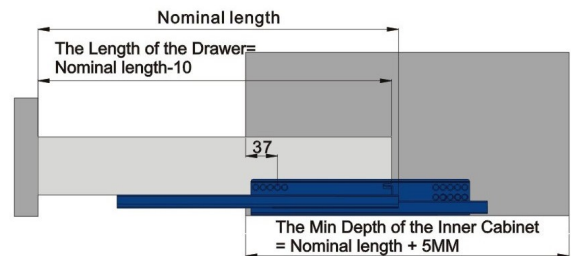

Unihopper single extension undermount runners are available with soft close mechanisms with the same capacity as the full extension runners. They open to approximately 75% of their nominal length and offer a more economical solution with no compromise on quality.

SINGLE EXTENSION

Nominal Length	Product Code		
	Full Extension		Single extension
	Soft Close	Push to Open	Soft Close
270 mm	CL12E2.270	CL14E2.270	CL22D2.270
300 mm	CL12E2.300	CL14E2.300	CL22D2.300
350 mm	CL12E2.350	CL14E2.350	CL22D2.350
400 mm	CL12E2.400	CL14E2.400	CL22D2.400
450 mm	CL12E2.450	CL14E2.450	CL22D2.450
500 mm	CL12E2.500	CL14E2.500	CL22D2.500
550 mm	CL12E2.550	CL14E2.550	CL22D2.550