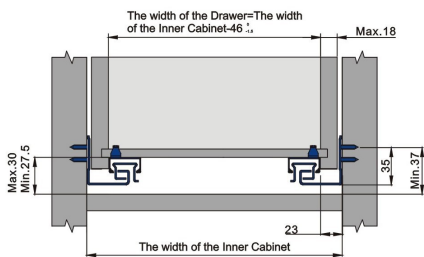

Unihopper single extension undermount runners are available with soft close mechanisms with the same capacity as the full extension runners. They open to approximately 75% of their nominal length and offer a more economical solution with no compromise on quality.

SINGLE EXTENSION

Nominal Length	Product Code		
	Full Extension		Single extension
	Soft Close	Push to Open	Soft Close
270 mm	CL12E2.270	CL14E2.270	CL22D2.270
300 mm	CL12E2.300	CL14E2.300	CL22D2.300
350 mm	CL12E2.350	CL14E2.350	CL22D2.350
400 mm	CL12E2.400	CL14E2.400	CL22D2.400
450 mm	CL12E2.450	CL14E2.450	CL22D2.450
500 mm	CL12E2.500	CL14E2.500	CL22D2.500
550 mm	CL12E2.550	CL14E2.550	CL22D2.550